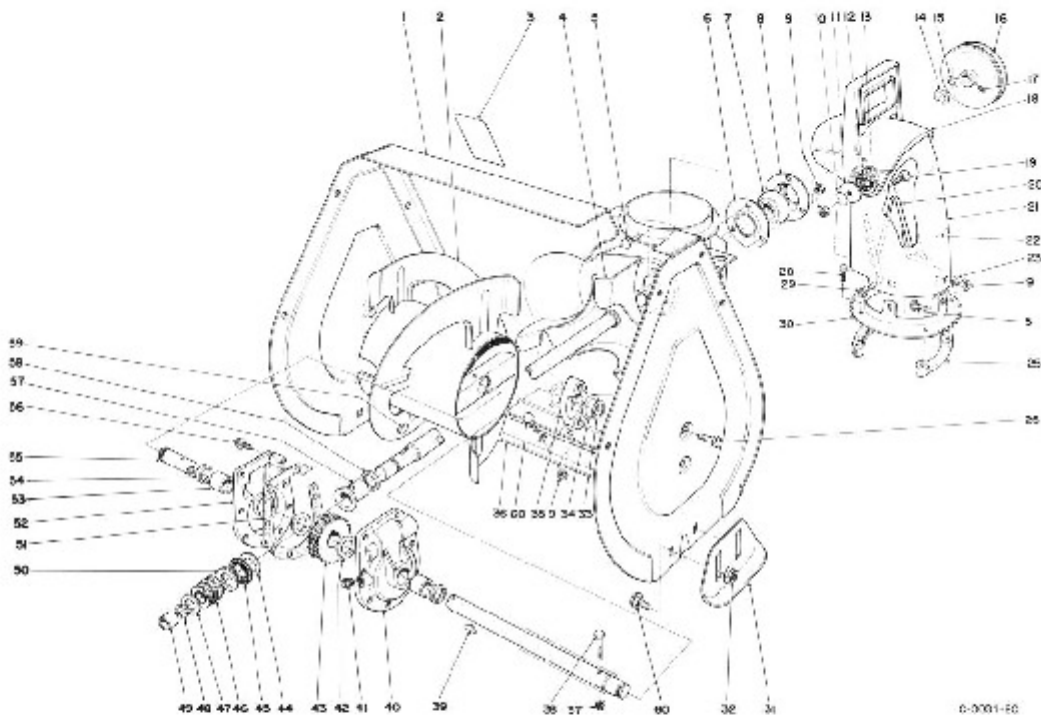

# john deere f510 owners manual

Download john deere f510 owners manual

MODEL NO. 38052-000001 & UP MODEL NO. 38054-000001 & UP	<b>PARTS CATALOG</b>
<b>521 SNOWTHROWER</b>	

**AUGER ASSEMBLY**

Ref. No.	Part No.	Description	No. Used
*	11-5269	Housing — Auger (Incl. Ref. #3)	1
2	39-1180	Auger — R.H.	1
*	39-1190	Auger — L.H.	1
3	53-7670	Decal — Auger Warning	1
4	37-6990	Shaft & Impeller	1
5	3230-18	Carriage Bolt	6
6		Flange Bearing — Front	1
7	63-3450	Bearing — Ball	1
8		Flange Bearing — Rear	1
9	3298-29	Locknut	13
10	3290-340	Washer — Belleville	2
11	3256-68	Washer — Flat	2
12	55-8950	Plate — Friction	2
13	20-4320	Washer — Rubber	2
14	3-0737	Washer — Flat	1
15	3257-5	Key	1
16	37-6890	Pulley	1
17	3242-4	Screw — Set	2
18	56-2680	Deflector	1
19	3230-22	Carriage Bolt	2
20	56-2670	Wire — Chute	1
21	12-8289	Chute Discharge (Incl. Ref. #22) (Model 38052)	1
21	12-8749	Chute Discharge (Incl. Ref. #22) (Model 38054)	1
22	63-3740	Decal Discharge (Model 38052)	1
22	63-3760	Decal Discharge (Model 38054)	1

241 results found: JOHN DEERE OWNER OPERATORS MANUAL SST15 SPIN STEER TRACTOR · JOHN DEERE OWNER OPERATORS MANUAL A7 130 160 165 175 180 185 LAWN TRACTOR · NEW JOHN.

Below are listed all of the John Deere tractor parts, manuals and informative features available on our site. Simply click on any of the JD tractors links below to.